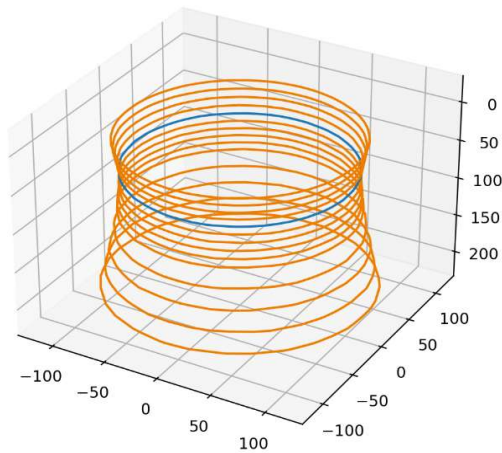

# Domelight SDL-20-WT-s

Color: White 5000K CRI80

Distance [mm]	Peak Illuminance [klux]	Peak Irradiance [W/m <sup>2</sup> ]	FWHM length [mm]	FWHM width [mm]
10	32	96	209	209
30	27	82	204	203
50	23	71	198	197
100	15	45	202	202
200	7	21	231	232

All values are measured example values for steady light mode with a tolerance range of +/- 8% for typical values.