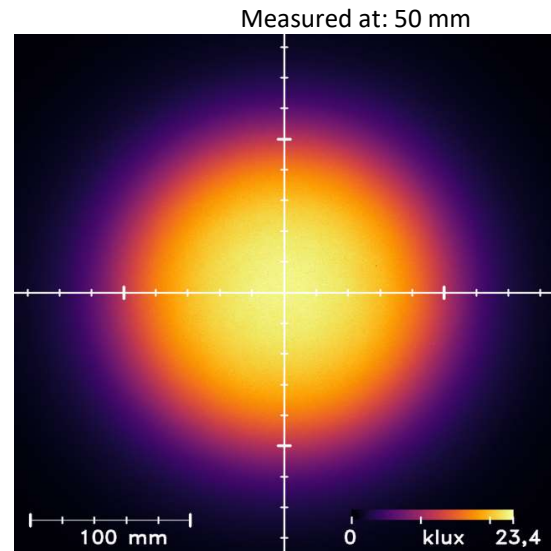

# Domelight SDL-20-WT-s

Color: White 5000K CRI80

Distance [mm]	Peak Illuminance [klux]	Peak Irradiance [W/m <sup>2</sup> ]	FWHM length [mm]	FWHM width [mm]
10	32	96	209	209
30	27	82	204	203
50	23	71	198	197
100	15	45	202	202
200	7	21	231	232

All values are measured example values for steady light mode with a tolerance range of +/- 8% for typical values.